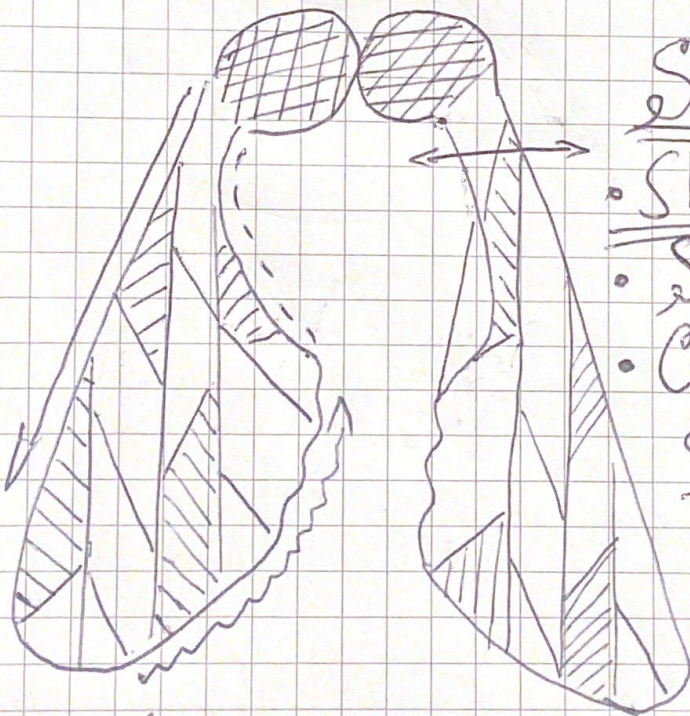

Maple-Winged Grey-Fly

1/30/2022

📍 Lancaster area, PA

1 - Head, 2 - 2 eyes, 3 - 6 legs
4 - middle part, 5 - back

Wings (2 pc)

- Similar:
- Shape
 - Structure
 - Color (fall)
- Different
- Size

Maple seeds (2 pc)